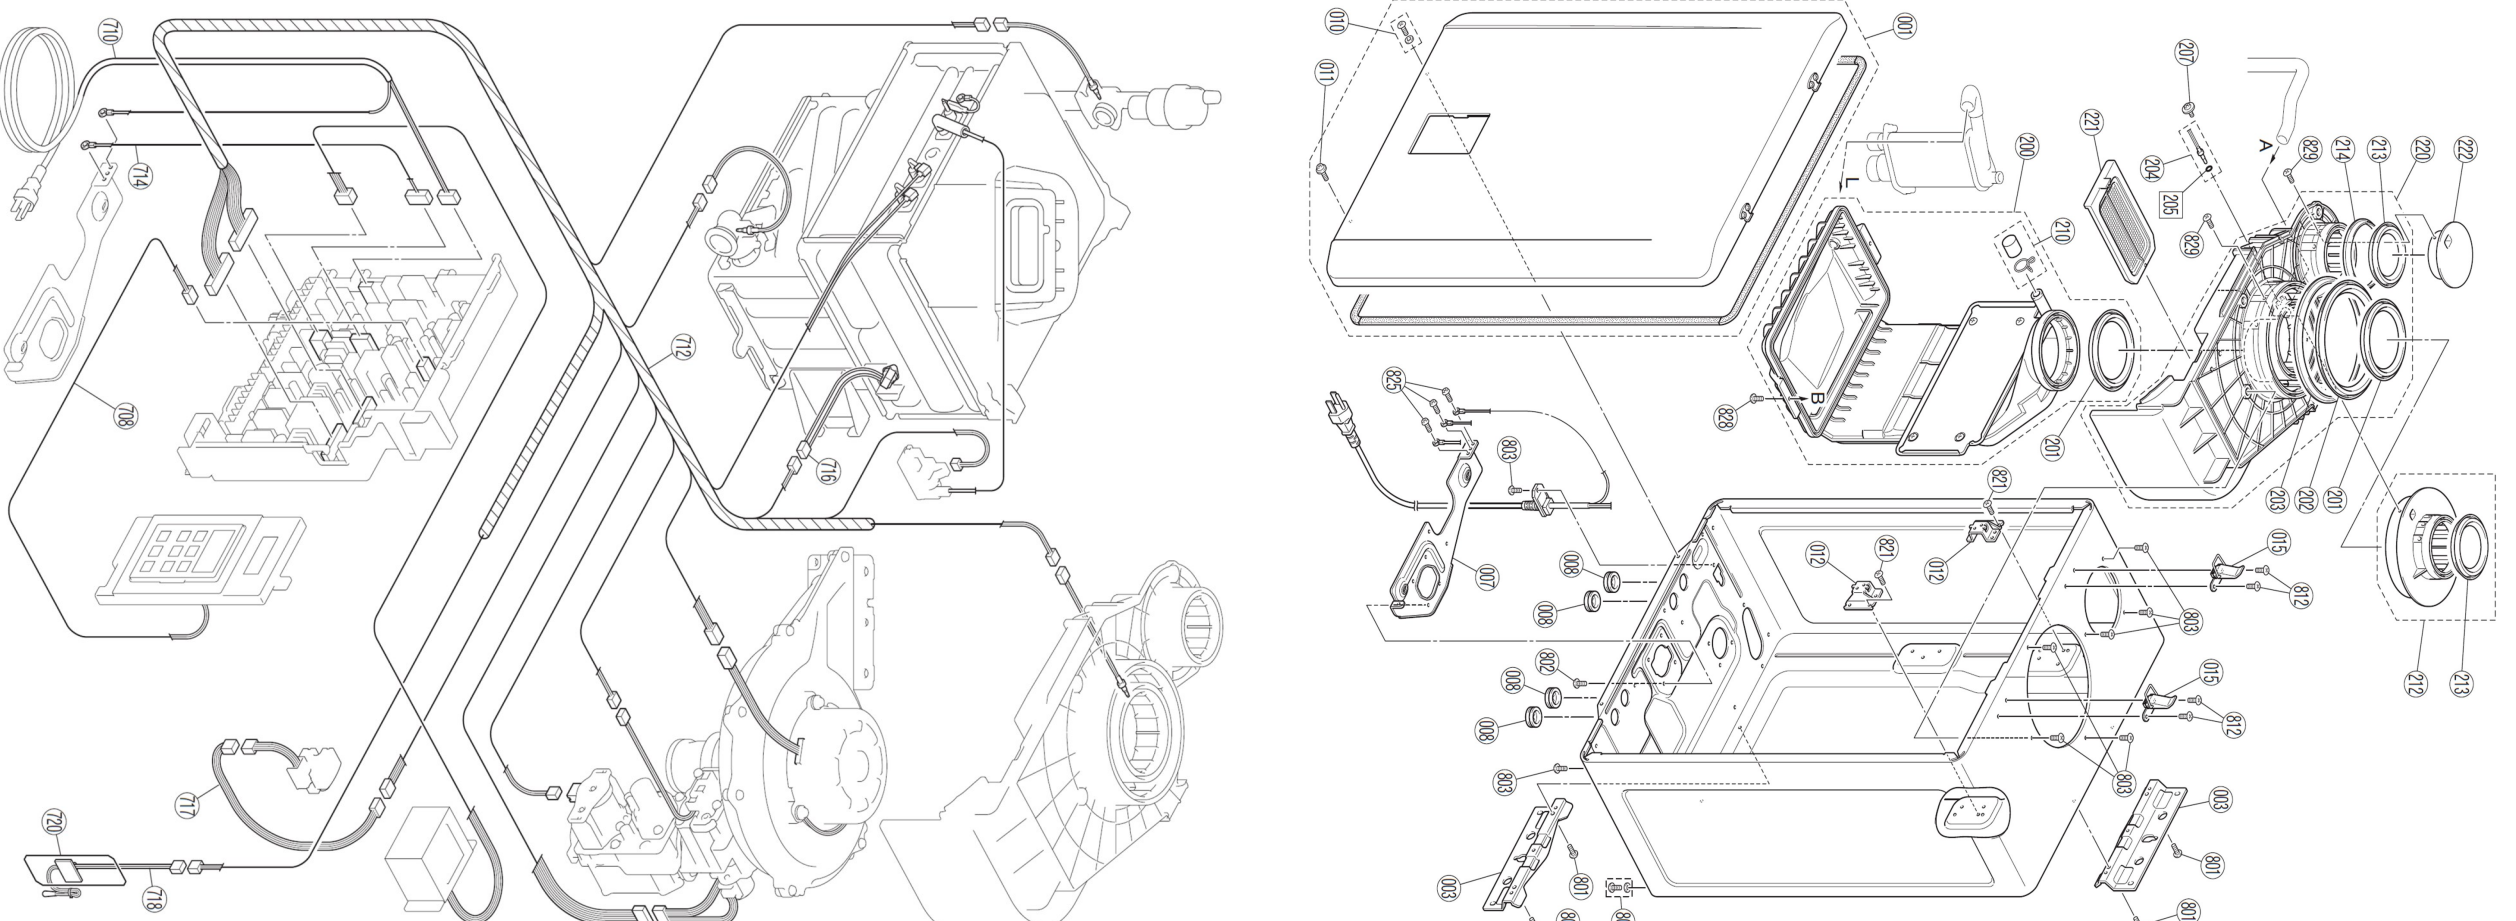

Gas Conversion Kits		
Models	Gas Type	Kit Number
IP150S		
IP120S		
IP090S	NG/LPG	803000082
IP060S		

ITEM	DESCRIPTION	PART NUMBER	IP150S	IP120S	IP090S	IP060S
001	Front Cover Panel Assembly-FR	809000306	1	1	1	1
003	Wall Mount Bracket	109000594	2	2	2	2
007	Connection Reinforcement-Plate	809000307	1	1	1	1
008	Rubber Bushing	CF79-41020-A	4	4	4	4
010	Residential Screw and Washer	106000645	1	1	1	1
011	Ground Screw	109000076	1	1	1	1
012	Combustion Chamber Support Plate	109000597	2	2	2	2
015	Latch	109001393	2	2	2	2
100	Burner Assembly-Large	806000082	1	1		
101	Burner Gasket-Large	109000609	1	1		
102	Burner Plate Assembly-L	806000050	1	1		
103	Combustion Check Valve Assembly	108000135	1	1	1	1
105	Burner Assembly-medium	806000083	1	1	1	1
106	Burner Gasket-medium	109000610			1	1
107	Burner Plate Assembly-M	806000052			1	1
110	Combustion Fan Assembly	108000130	1	1	1	1
111	Fan Mounting Packing	109001396	1	1	1	1
112	O-ring	109000612	1	1	1	1
113	Hexagon Head Screw	Z0A4A0514UK	3	3	3	3
114	Gas Valve Assembly	806000084	1	1	1	1
115	O-ring	109000252	2	2	2	2
116	Gas Connection Pipe	806000085	1	1	1	1
117	Gas Tube Bracket	109000635	1	1	1	1
118	Inlet Gas Supply Connection	106000119	1	1	1	1
119	Inlet Gas Test Port Screw	106000138	2	2	2	2
120	O-ring	M108-13-4	2	2	2	2
121	Noise Filter	106000271	1	1	1	1
130	Heat Exchanger Assembly-Large	807000234	1	1	1	1
131	Heat Exchanger Assembly-Middle	807000235			1	1
136	OHS Bracket	109000614	1	1	1	1
145	Condensate Trap	807000236	1	1	1	1
147	Condensate Drain Tube	807000237	1	1	1	1
148	Drain Tube at Air Intake	807000238	1	1	1	1
150	Electrode/Flame Rod Assembly	805000150	1	1	1	1
151	Electrode	805000151	1	1	1	1
152	Flame Rod	805000152	1	1	1	1
153	Electrode Gasket	805000153	1	1	1	1
154	Electrode Plate	809000308	1	1	1	1
156	Electrode Sleeve	109000620	1	1	1	1
200	Exhaust Duct Assembly	808000044	1	1	1	1
201	Exhaust Gasket	109001403	2	2	2	2
202	Intake Gasket	109001404	1	1	1	1
203	Air Supply Seal Ring	109001405	1	1	1	1